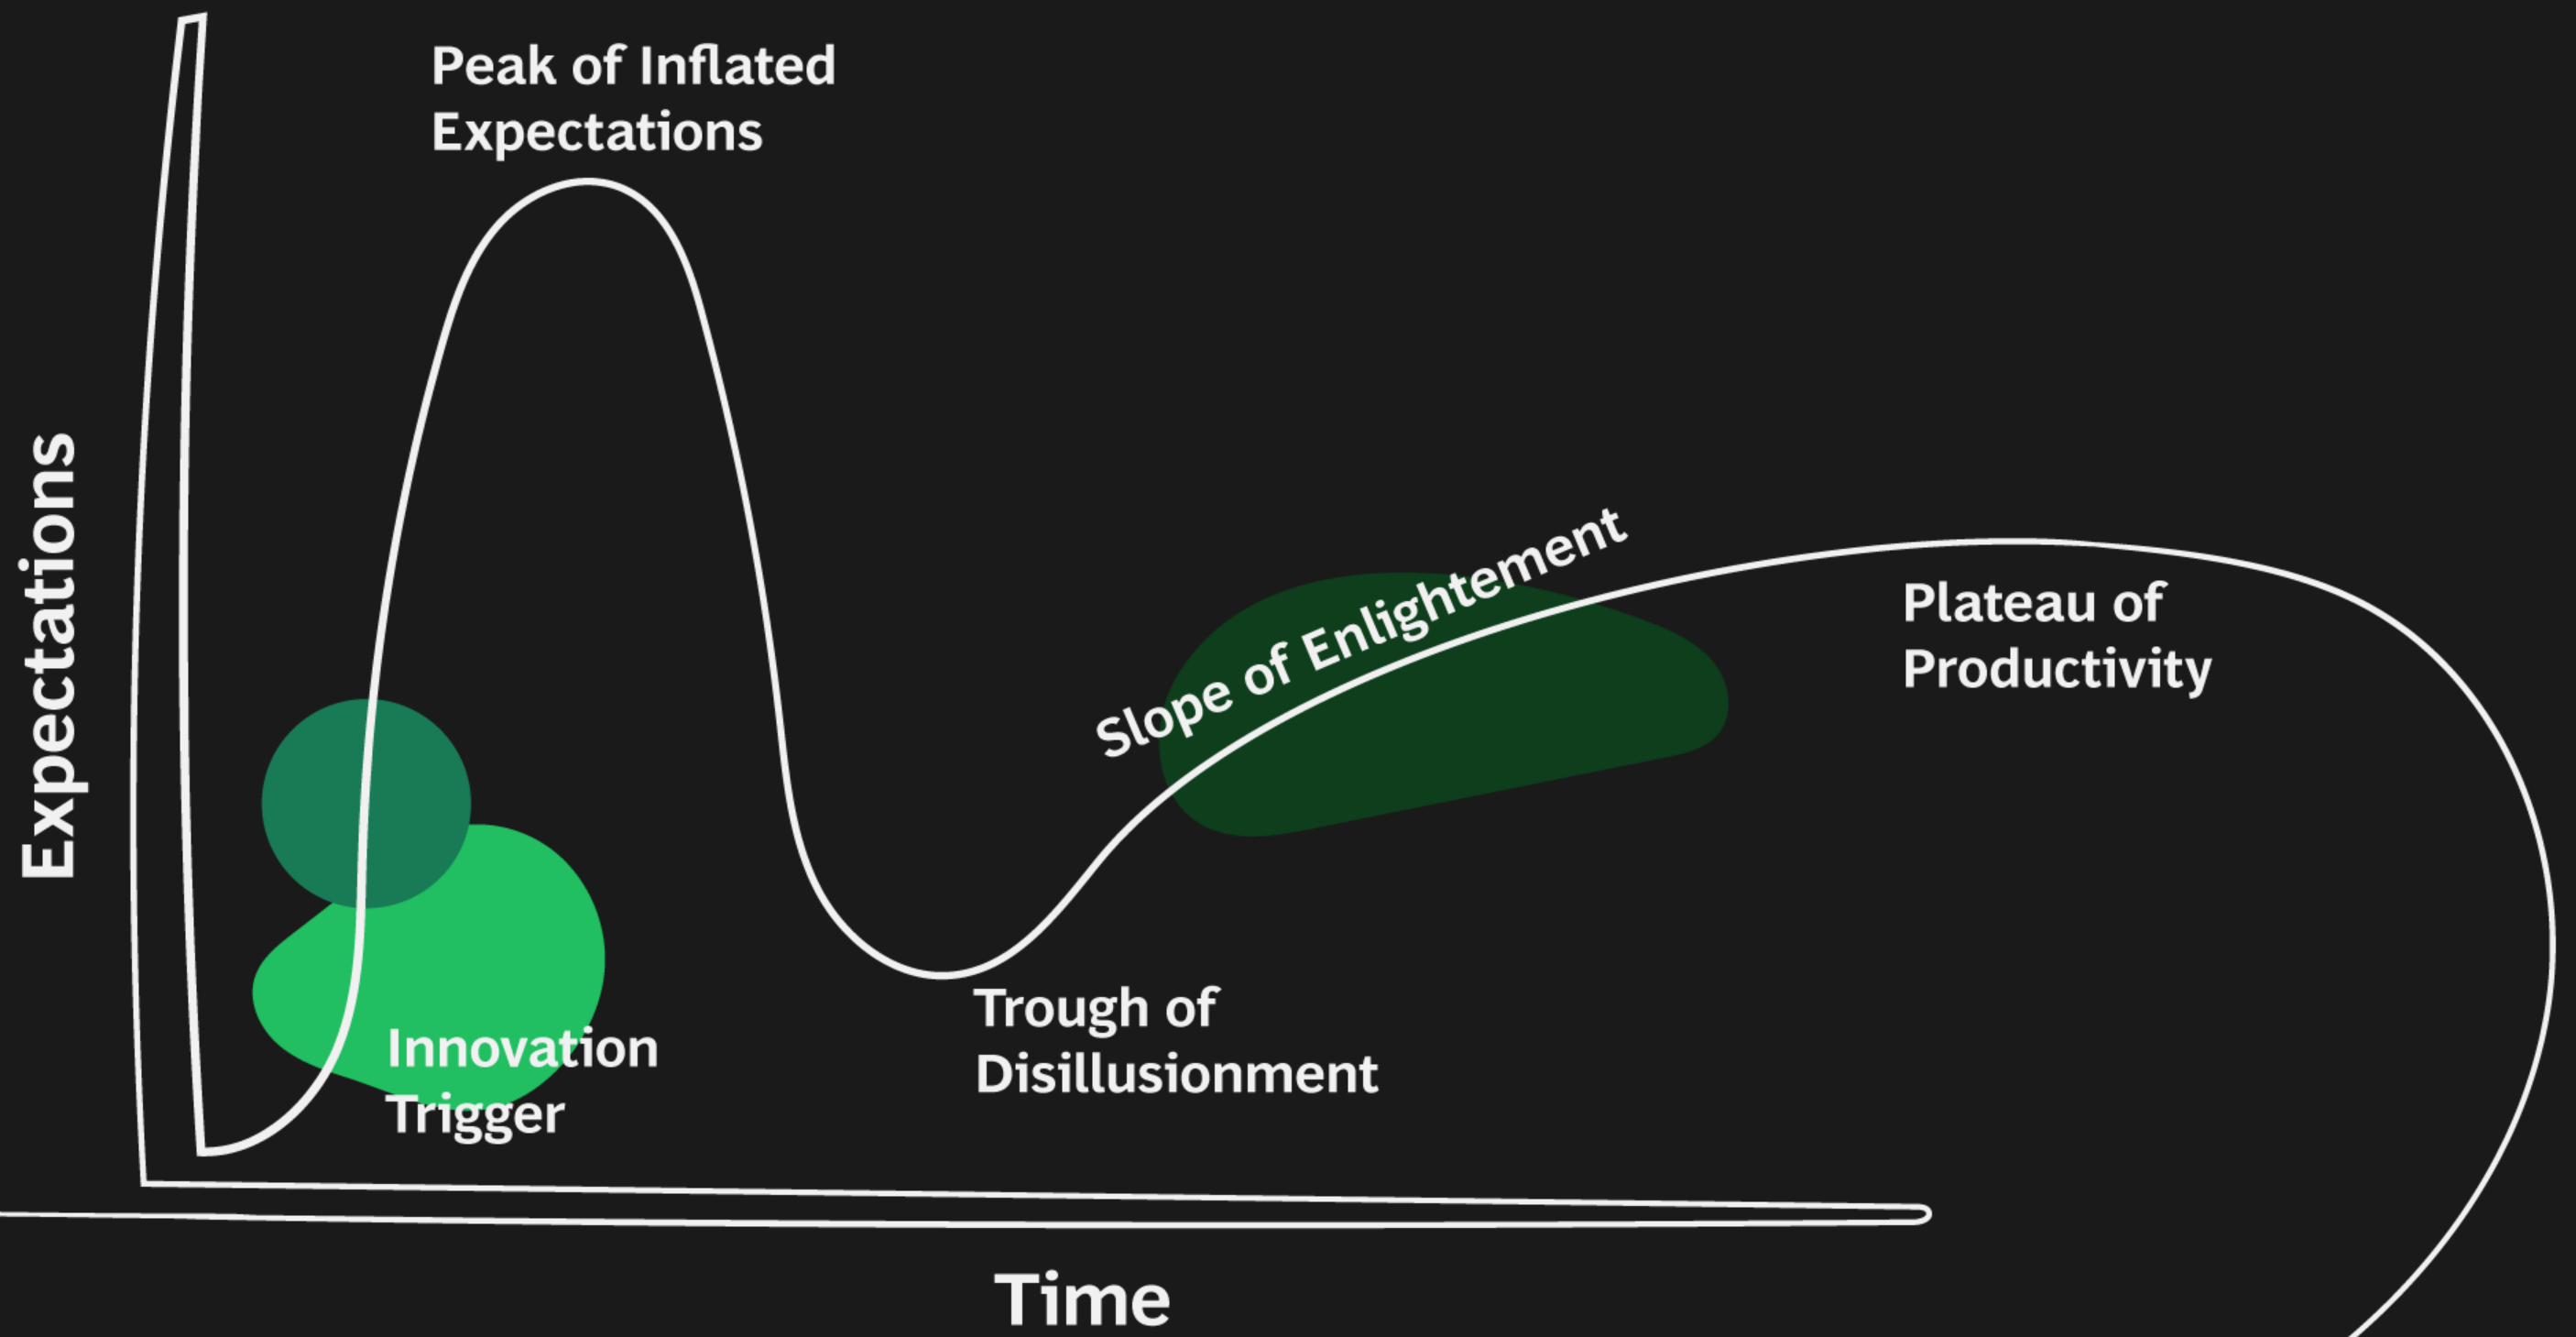

Opening Speech | Strategic Trends & Forecasts for CTrOs from Boston Consulting Group

BCG

SUSHMITA BANERJEE

Managing Director & Senior Partner,
Global Leader – Strategy Business
Boston Consulting Group

#ChiefTransformation | 6 June | The Shard London

CTrO
TRANSFORMATION

**“The greatest adventure
is what lies ahead”**

Bilbo Baggins “The Hobbit”

TOP GUN

In conclusion